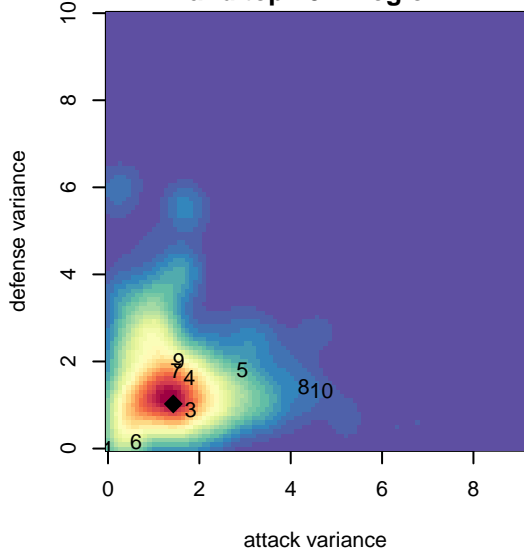

Eastside Timbers Black B99

Eastside United FC
 Gresham, OR
 B99 total strength=1227
 attack=5.27 defense=3.67
 spr league = Win OYS B99 Div 1
 notes= Ipswich Town

alt names used:
 EASTSIDE TIMBERS IPSWICH TOWN (OR)
 Eastside Timbers 99B Ipswich Town
 Eastside Timbers 99B Ipswich Town

Venues played:
 2013 OYS Presidents Cup B99
 2014 Crossfire OR Win Showcase U15 U15
 2014 Win OYS B99 Division 1
 2014 OYS Presidents Cup B99

Eastside Timbers Black B99
 Dots are actual minus expected GF (blue circles) and GA (red triangles).
 Blue line is smoothed change in attack strength. Red is smoothed change in defense strength.

**attack and defense variance (black dot)
relative to other teams
and top 10 in region**

**attack and defense rating
relative to others at age
and all opponents in last 13 months**

**attack and defense rating
relative to others at age
and all opponents in last 13 months**

Performance relative to 13 month average

Performance relative to 13 month average

Distribution of opponents
 Red = Lose zone, Blue = Win zone, Green = Even
 Black line separates win/loze zones

lot. A=Neither has attack advantage, B=Opponent has both attack and defense advantage, C=Opponent has both attack and defense disadvantage, D=Both have