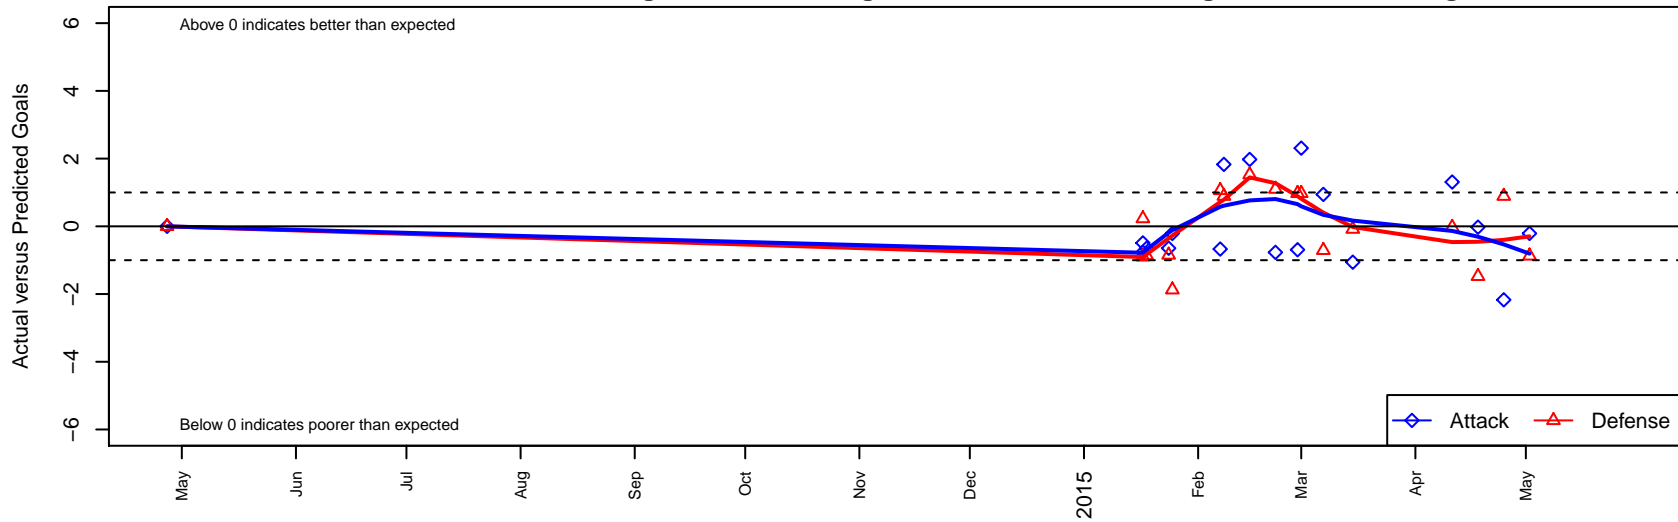

Eastside Timbers Black B99

Eastside United FC
 Gresham, OR
 B99 total strength=1227
 attack=5.27 defense=3.67
 spr league = Win OYS B99 Div 1
 notes= Ipswich Town

alt names used:
 EASTSIDE TIMBERS IPSWICH TOWN (OR)
 Eastside Timbers 99B Ipswich Town
 Eastside Timbers 99B Ipswich Town

Venues played:
 2013 OYS Presidents Cup B99
 2014 Crossfire OR Win Showcase U15 U15
 2014 Win OYS B99 Division 1
 2014 OYS Presidents Cup B99

Eastside Timbers Black B99
 Dots are actual minus expected GF (blue circles) and GA (red triangles).
 Blue line is smoothed change in attack strength. Red is smoothed change in defense strength.

**attack and defense variance (black dot)
relative to other teams
and top 10 in region**

**attack and defense rating
relative to others at age
and all opponents in last 13 months**

**attack and defense rating
relative to others at age
and all opponents in last 13 months**

Performance relative to 13 month average

Performance relative to 13 month average

Distribution of opponents
 Red = Lose zone, Blue = Win zone, Green = Even
 Black line separates win/loze zones

lot. A=Neither has attack advantage, B=Opponent has both attack and defense advantage, C=Opponent has both attack and defense disadvantage, D=Both have