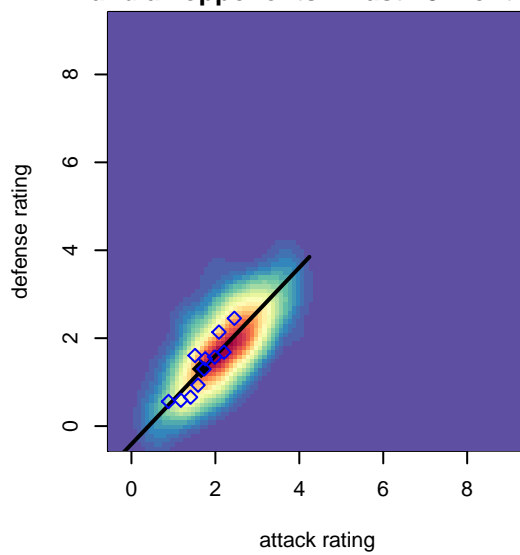

Venues played:
 2013 OYS Presidents Cup B99
 2014 Crossfire OR Win Showcase U15 U15
 2014 Win OYS B99 Division 1
 2014 OYS Presidents Cup B99

Eastside Timbers Black B99
 Dots are actual minus expected GF (blue circles) and GA (red triangles).
 Blue line is smoothed change in attack strength. Red is smoothed change in defense strength.

**attack and defense variance (black dot)
relative to other teams
and top 10 in region**

**attack and defense rating
relative to others at age
and all opponents in last 13 months**

**attack and defense rating
relative to others at age
and all opponents in last 13 months**

Performance relative to 13 month average

Performance relative to 13 month average

Distribution of opponents
 Red = Lose zone, Blue = Win zone, Green = Even
 Black line separates win/loze zones

lot. A=Neither has attack advantage, B=Opponent has both attack and defense advantage, C=Opponent has both attack and defense disadvantage, D=Both have